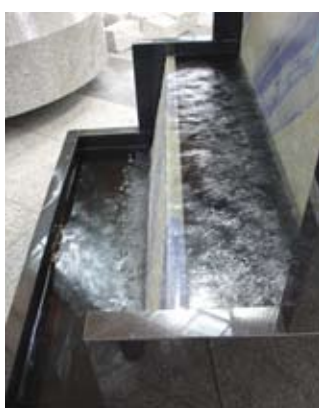

WET FALLS

Wet walls, as their name implies, are polished or rough granite surfaces over which water flows.

GHESA has designed these in three different sizes:

PARED MOJADA 122

WET WALL 122

- Dimensiones / Dimensions: 122 x 60 x 213 cm
- Iluminación sumergible LED integrada / Integrated submersible LED lighting

PARED MOJADA 200 (MODULAR)

WET WALL 200 (MODULAR)

- Dimensiones / Dimensions: 200 x 50 x 250 cm
- Iluminación sumergible LED integrada / Integrated submersible LED lighting

PARED MOJADA 311 (MODULAR)

WET WALL 311 (MODULAR)

- Dimensiones / Dimensions: 311 x 75 x 278 cm (modulo / module)
- Compuesta por dos módulos / Consisting of 2 modules
- Iluminación sumergible LED integrada / Integrated submersible LED lighting

GHESA 